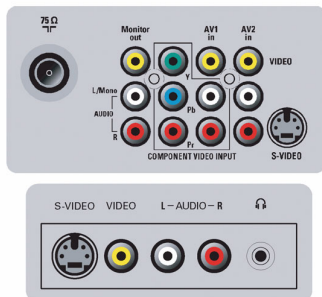

Incredible Surround™

Incredible Surround is an audio technology from Philips that dramatically magnifies the sound field to immerse you in the audio. Using state-of-the-art electronic phase shifting, Incredible Surround mixes sounds from left and right in such a way that it expands the virtual distance between the two speakers. This wider spread greatly enhances the stereo effect and creates a more natural sound dimension. Incredible Surround allows you to experience total surround with greater depth and width of sound, without the use of additional speakers.

QuadraSurf universal remote

Auto Picture

Auto Picture button on the remote control enables one-touch selection of various preset optimized image settings to suit different TV program. Do refer to the DFU for the various Smart Picture modes.

Auto Sound

Auto Sound provides pre-defined sound settings for ultra bass, bass, treble and balance for the optimum entertainment experience.

S-Video Input

An S-video format signal preserves the video quality better than standard video input.

Component Video Input (YPbPr)

Component Video is the highest quality interconnection standard for analog video. It is sharper than S-video and composite video. Philips DVD recorders can record directly from component video (such as YPbPr) sources including satellite receivers

Date of issue 2005-10-21

Version: 5.0

12 NC: 8670 000 19251
UPC: 0 37849 94408 0

Specifications are subject to change without notice.
Trademarks are the property of Koninklijke Philips Electronics N.V. or their respective owners.
© 2005 Koninklijke Philips Electronics N.V.
All Rights reserved.
www.philips.com