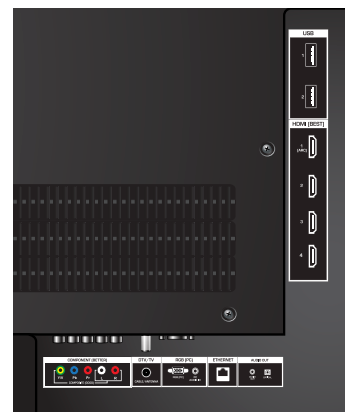

47" CLASS EDGE LIT RAZOR LED™ LCD HDTV WITH VIZIO INTERNET APPS®

TV SPECIFICATIONS

Screen Size	47" Class
Viewable	46.96"
TV Type	Edge Lit Razor LED™
Smooth Motion	Yes
Refresh Rate	120Hz SPS
Maximum Resolution	1920 x 1080
Dynamic Contrast Ratio	200,000:1
Response Time	8ms
Internet Connectivity	802.11n Single-Band, Ethernet
Remote Control Type	Enhanced 2-sided remote with keyboard
Ambient Light Sensor	Yes
Energy Star Qualified	Energy Star 5.3
Certifications	CSA, CSA-US, FCC Class B, HDMI 1.4 incl. CEC/ARC, App certificates, VIZIO PQ, VIZIO AQ, Dolby Digital Plus
Wall-Mountable	400mm (V) x 400mm (H), M6

CONNECTIONS

HDMI Inputs	4 (side)
Component Video Inputs	1
Composite Inputs	1 (shared with component)
RF Antenna Input	1
USB Ports	2 (side)
PC Input	1
Audio Outputs	2 (optical, stereo)
Number of Speakers / Watts	2 x 10W
Surround / Simulated Surround	SRS StudioSound HD™

DIMENSIONS (WxHxD)

Product Dimensions	43.2" x 29.1" x 9.5"
Product Weight	39.7 lbs
Product Dimensions without Stand	43.2" x 27" x 2"
Product Weight without Stand	35.3 lbs
Shipping Dimensions	50.8" x 30.9" x 4.6"
Shipping Weight	46.3 lbs

WARRANTY

1 year

CONNECTIONS