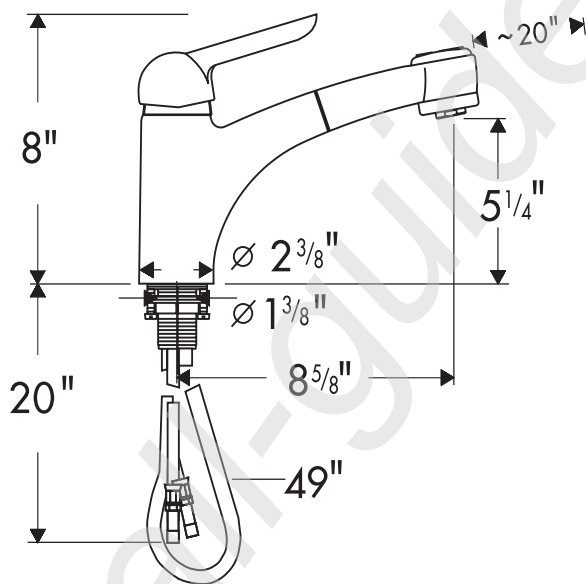

Stratos™ E Pull-out Kitchen Faucet with Baseplate

06919XX2

Product Features

- Solid brass
- Ceramic cartridge
- 10" baseplate
- Pull-out handspray with full and needle spray
- Spout swivels 150°
- Protection against back siphonage provided by check valve
- 2.2 gpm

Code Compliance

This unit meets or exceeds the following:

- Listed by UL
- Approved for use in Massachusetts
- ADA compliant

Available Finishes

Chrome	06919002
Steel Optik	06919862

The measurements shown are for reference only.