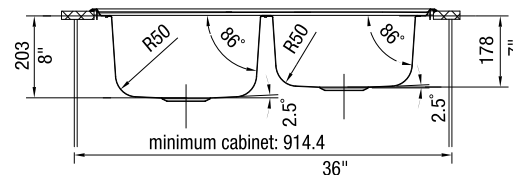

PRODUCT SPECIFICATION

Drop-In sink to be 1-3/4 bowl design, 33" in length and 22" in front-to-back depth. Sink to be made from 18 gauge, 304 series stainless steel, with 18/10 chrome/nickel content and satin polished finish. Sink to feature rear drain placement and straight bowl sides with 5/8" cutout corner radius. Sink to be Blanco Model 510-885, with large bowl depth of 8" and small bowl depth of 7". Additional knockout hole locations: _____.

MODEL 510-885

NOMINAL DIMENSIONS

MODEL	OVERALL	CUTOUT SIZE	BOWL DEPTH LEFT	BOWL DEPTH RIGHT	DRAIN DIAMETER
510-885	33 x 22	32-1/4 x 21-1/4	8	7	3-1/2

DXF cutout templates available on our web site.

JOB INFORMATION