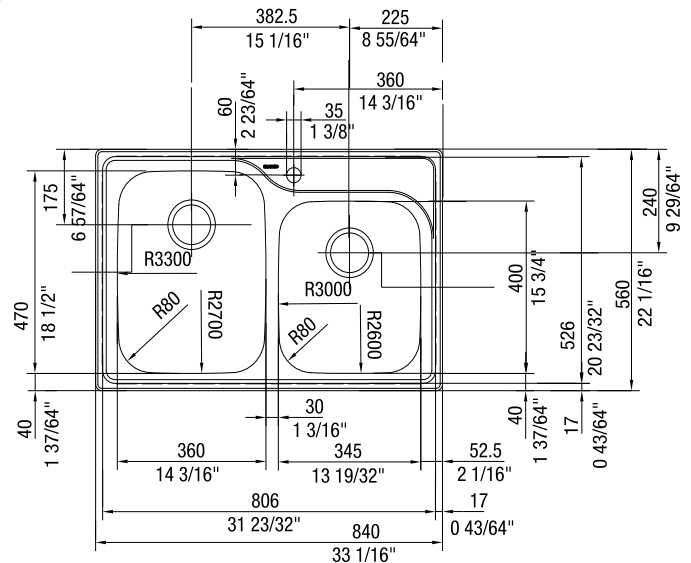

510-884 Left side large bowl, 10" & 8" bowl depths

514-481 Left side large bowl, 9" & 8" bowl depths

FEATURES

- 18 gauge, 304 series stainless steel
- 18/10 chrome/nickel content
- Long-lasting, easy-to-clean, satin polished finish
- Straight bowl sides with 5/8" cutout corner radius
- Rear drain placement

PRODUCT SPECIFICATION

Drop-In sink to be 1-3/4 bowl design, 33" in length and 22" in front-to-back depth. Sink to be made from 18 gauge, 304 series stainless steel, with 18/10 chrome/nickel content and satin polished finish. Sink to feature rear drain placement and straight bowl sides with 5/8" cutout corner radius. Sink to be Blanco Model 510-885, with large bowl depth of 8" and small bowl depth of 7". Additional knockout hole locations: _____.

MODEL 510-885

NOMINAL DIMENSIONS

MODEL	OVERALL	CUTOUT SIZE	BOWL DEPTH LEFT	BOWL DEPTH RIGHT	DRAIN DIAMETER
510-885	33 x 22	32-1/4 x 21-1/4	8	7	3-1/2

DXF cutout templates available on our web site.

JOB INFORMATION